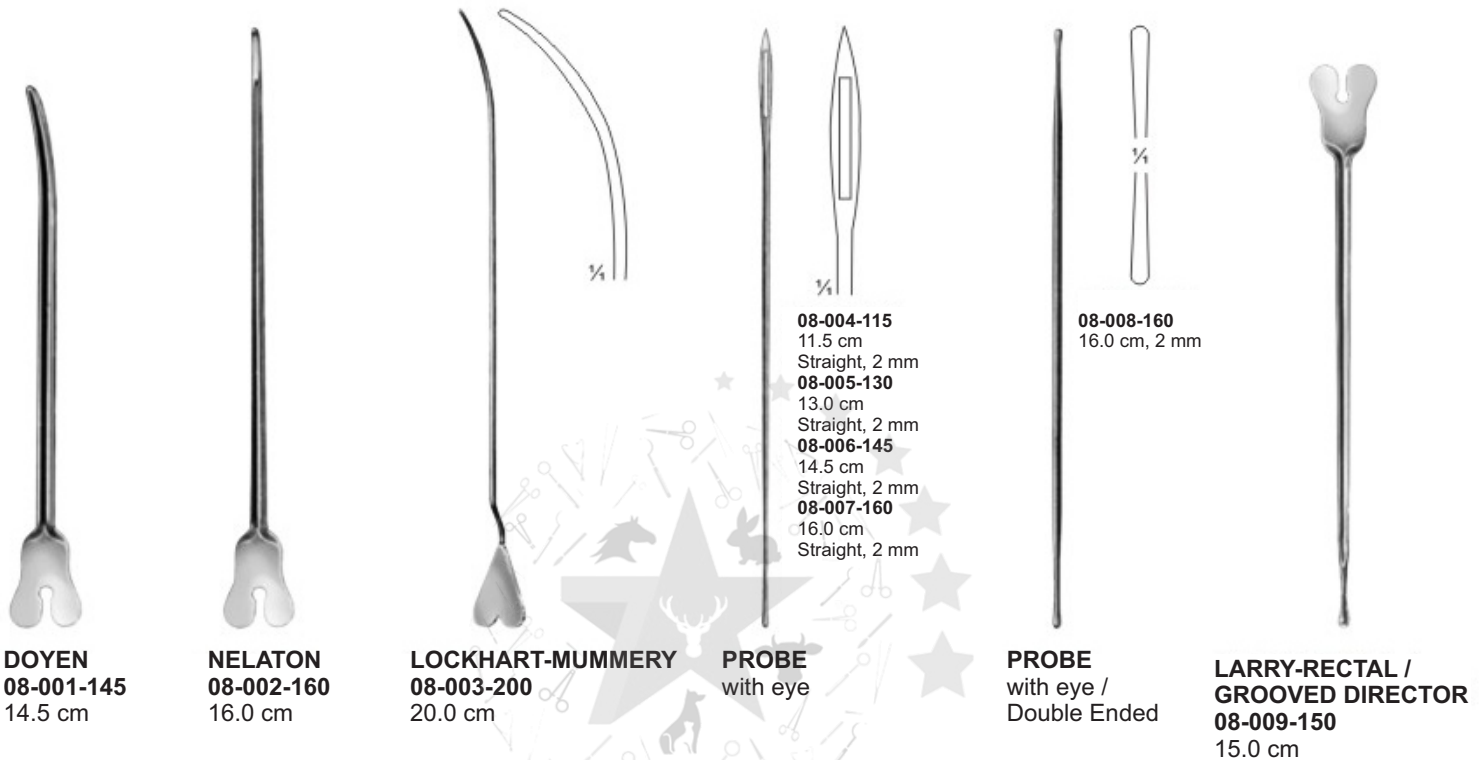

SECTION - 08

GENERAL INSTRUMENTS

General Instruments

BOWMAN LACRIMAL PROBES

08-010-001 - 08-015-006

WILLIAM LACRIMAL PROBES

08-016-001 - 08-021-006

08-010-001 Bowman Probe, 000-0000, Double Ended, Sterling Silver
 08-011-002 Bowman Probe, 00-0, Double Ended, Sterling Silver
 08-012-003 Bowman Probe, 1-2, Double Ended, Sterling Silver
 08-013-004 Bowman Probe, 3-4, Double Ended, Sterling Silver
 08-014-005 Bowman Probe, 5-6, Double Ended, Sterling Silver
 08-015-006 Bowman Probe, 7-8, Double Ended, Sterling Silver

08-016-001 William Probe, 000-0000, Double Ended, Sterling Silver
 08-017-002 William Probe, 00-0, Double Ended, Sterling Silver
 08-018-003 William Probe, 1-2, Double Ended, Sterling Silver
 08-019-004 William Probe, 3-4, Double Ended, Sterling Silver
 08-020-005 William Probe, 5-6, Double Ended, Sterling Silver
 08-021-006 William Probe, 7-8, Double Ended, Sterling Silver