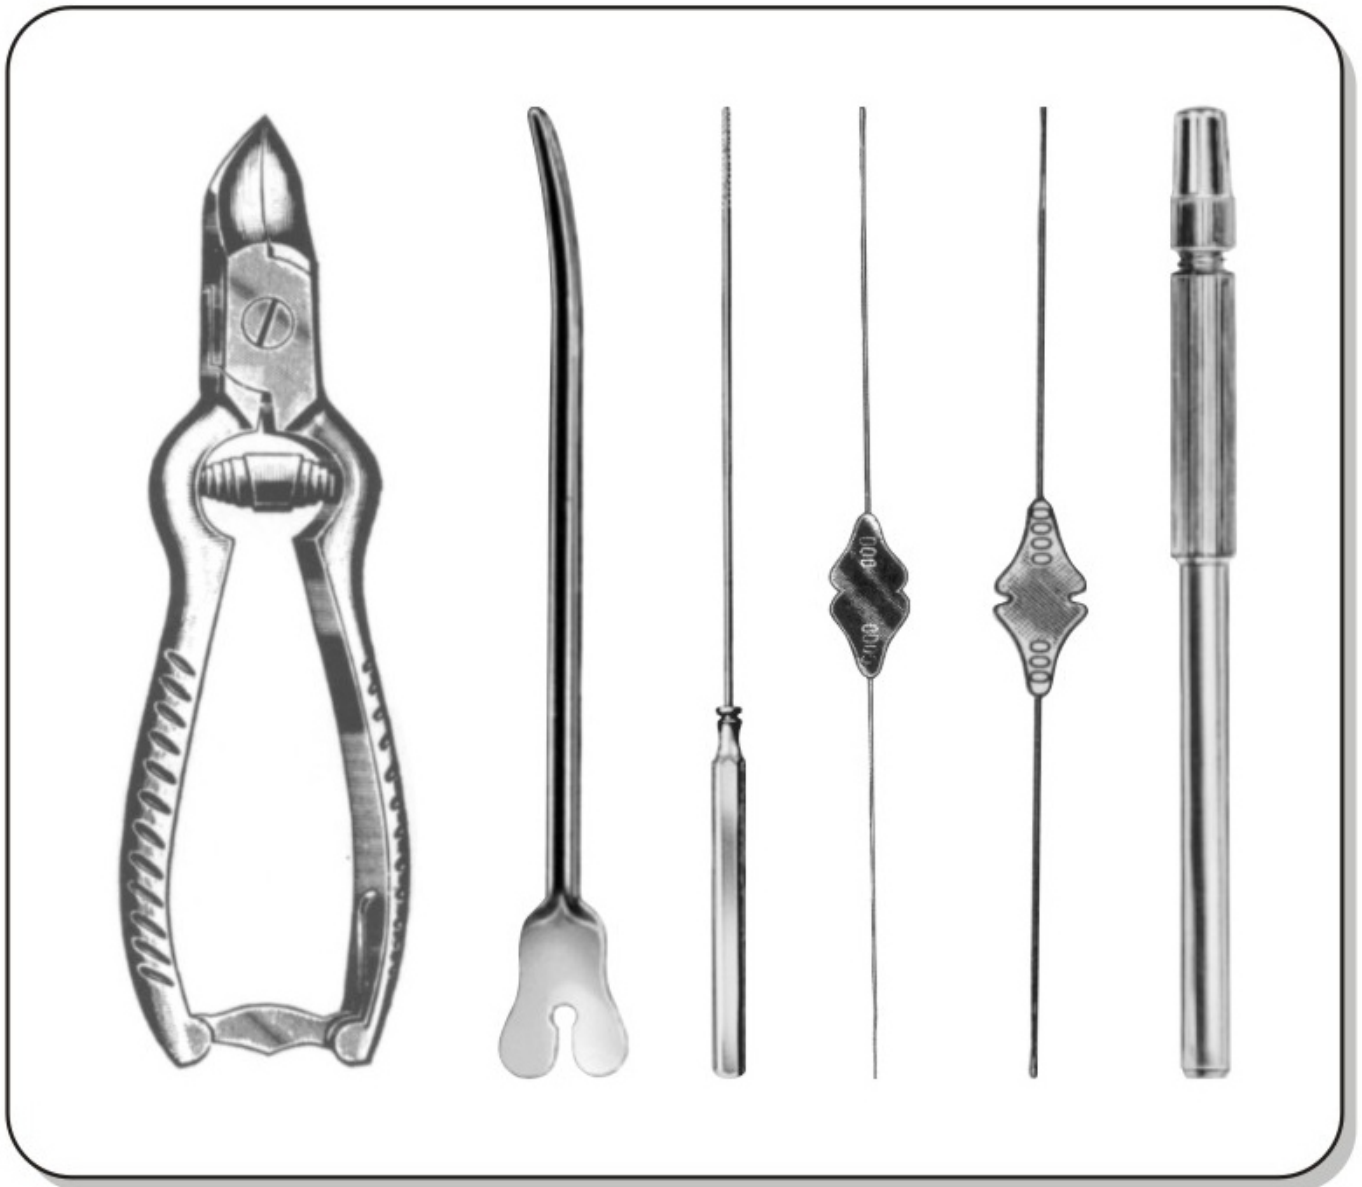

SECTION - 08

GENERAL INSTRUMENTS

General Instruments

BOWMAN LACRIMAL PROBES

08-010-001 - 08-015-006

WILLIAM LACRIMAL PROBES

08-016-001 - 08-021-006

08-010-001 Bowman Probe, 000-0000, Double Ended, Sterling Silver
 08-011-002 Bowman Probe, 00-0, Double Ended, Sterling Silver
 08-012-003 Bowman Probe, 1-2, Double Ended, Sterling Silver
 08-013-004 Bowman Probe, 3-4, Double Ended, Sterling Silver
 08-014-005 Bowman Probe, 5-6, Double Ended, Sterling Silver
 08-015-006 Bowman Probe, 7-8, Double Ended, Sterling Silver

08-016-001 William Probe, 000-0000, Double Ended, Sterling Silver
 08-017-002 William Probe, 00-0, Double Ended, Sterling Silver
 08-018-003 William Probe, 1-2, Double Ended, Sterling Silver
 08-019-004 William Probe, 3-4, Double Ended, Sterling Silver
 08-020-005 William Probe, 5-6, Double Ended, Sterling Silver
 08-021-006 William Probe, 7-8, Double Ended, Sterling Silver