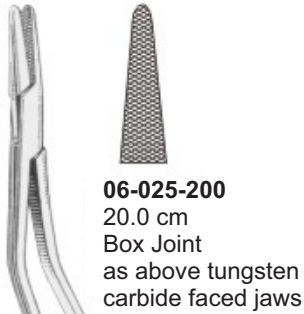

06-017-180
18.0 cm
Serrated

06-018-200
20.0 cm
Cvd-Serrated

HEANEY

Needle Holders

06-019-230
23.0 cm
Serrated

JAMESON

06-020-275
27.5 cm
Serrated

WANGENSTEEN

06-021-270
27.0 cm
Serrated

MASSON

06-022-140
14.0 cm
Serrated

OLSEN-HEGAR

06-023-185
18.5 cm
Serrated

GILLIES

06-024-160
16.0 cm
Serrated

Needle Holders

THOMSON WALKER

NAUNTON MORGAN
06-026-180 18.0 cm
06-027-250 25.0 cm

SAROT

FINOCCHIETTO
06-030-270
27.0 cm

COLLIER
06-031-125
12.5 cm

HALSEY

Needle Holders

NEIVERT
06-034-130
13.0 cm