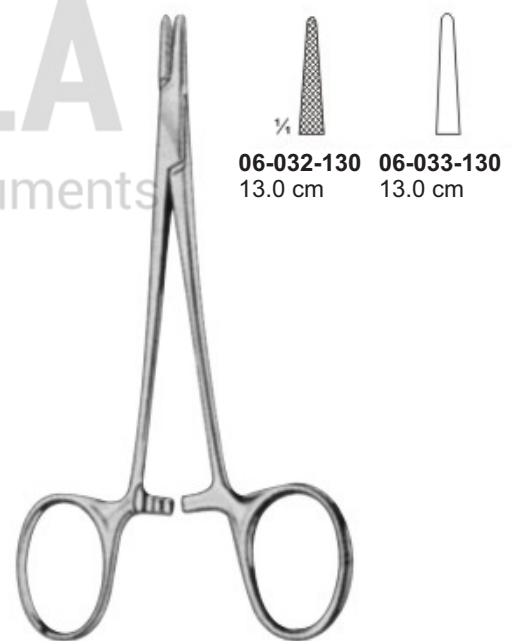

06-021-270
27.0 cm
Serrated

MASSON

06-022-140
14.0 cm
Serrated

OLSEN-HEGAR

06-023-185
18.5 cm
Serrated

GILLIES

06-024-160
16.0 cm
Serrated

Needle Holders

THOMSON WALKER

NAUNTON MORGAN
06-026-180 18.0 cm
06-027-250 25.0 cm

SAROT

FINOCCHIETTO
06-030-270
27.0 cm

COLLIER
06-031-125
12.5 cm

HALSEY

Needle Holders

NEIVERT
06-034-130
13.0 cm

KILNER
06-035-130
13.0 cm

MATHIEU

MAYO ROCHESTER
06-039-180 18.0 cm
06-040-230 23.0 cm
button release, screw joint.

MACPHAIL
06-041-150 15.0 cm
06-042-180 18.0 cm
06-043-200 20.0 cm
lined with copper.

Needle Holders