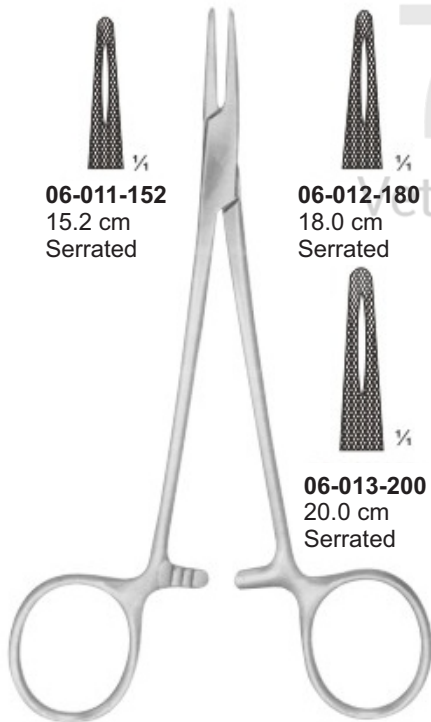

Needle Holders

SECTION - 06

NEEDLE HOLDERS

Needle Holders

06-001-127
12.7 cm
Long grooves

CONVERS

06-002-127
12.7 cm
Serrated

DERF

CRILE-WOOD

Needle Holders

06-008-160
16.0 cm
Serrated

CRILE-WOOD

06-009-150
15.0 cm
Serrated

CRILE-MURRAY

06-010-180
18.0 cm
Fine-Serrated

ADSON

06-011-152
15.2 cm
Serrated

MAYO-HEGAR

06-012-180
18.0 cm
Serrated

06-013-200
20.0 cm
Serrated

06-014-152
15.2 cm
Serrated

06-015-180
18.0 cm
Serrated

HEGAR

06-016-200
20.0 cm
Serrated

06-017-180
18.0 cm
Serrated

06-018-200
20.0 cm
Cvd-Serrated

HEANEY

Needle Holders

06-019-230
23.0 cm
Serrated

JAMESON

06-020-275
27.5 cm
Serrated

WANGENSTEEN