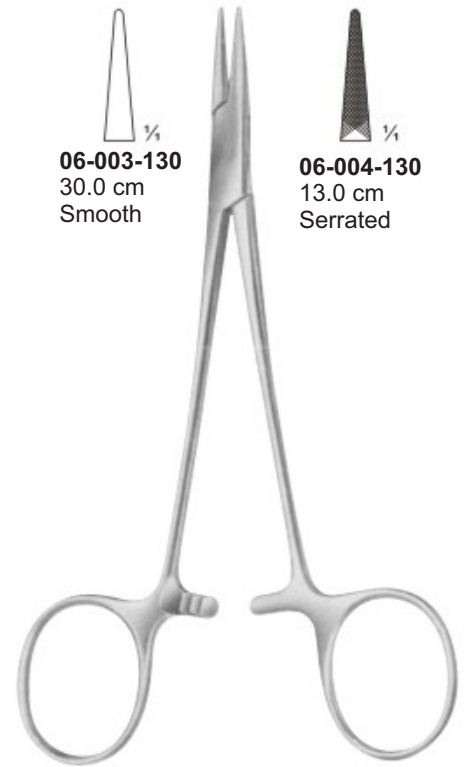

Needle Holders

SECTION - 06

NEEDLE HOLDERS

Needle Holders

06-001-127
12.7 cm
Long grooves

CONVERS

06-002-127
12.7 cm
Serrated

DERF

CRILE-WOOD

Needle Holders

06-008-160
16.0 cm
Serrated

CRILE-WOOD

06-009-150
15.0 cm
Serrated

CRILE-MURRAY

06-010-180
18.0 cm
Fine-Serrated

ADSON