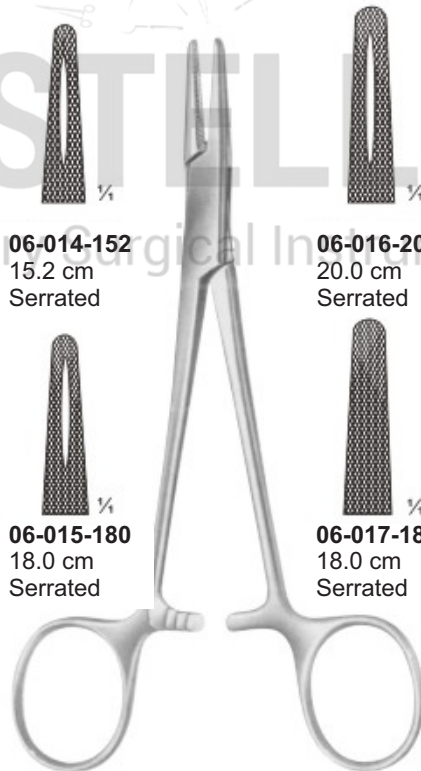

CRILE-WOOD

Needle Holders

06-008-160
16.0 cm
Serrated

CRILE-WOOD

06-009-150
15.0 cm
Serrated

CRILE-MURRAY

06-010-180
18.0 cm
Fine-Serrated

ADSON

06-011-152
15.2 cm
Serrated

MAYO-HEGAR

06-012-180
18.0 cm
Serrated

06-013-200
20.0 cm
Serrated

06-014-152
15.2 cm
Serrated

06-015-180
18.0 cm
Serrated

HEGAR

06-016-200
20.0 cm
Serrated

06-017-180
18.0 cm
Serrated

06-018-200
20.0 cm
Cvd-Serrated

HEANEY

Needle Holders

06-019-230
23.0 cm
Serrated

JAMESON

06-020-275
27.5 cm
Serrated

WANGENSTEEN

THOMSON WALKER

NAUNTON MORGAN
06-026-180 18.0 cm
06-027-250 25.0 cm

SAROT

FINOCCHIETTO
06-030-270
27.0 cm

COLLIER
06-031-125
12.5 cm

HALSEY

Needle Holders

NEIVERT
06-034-130
13.0 cm