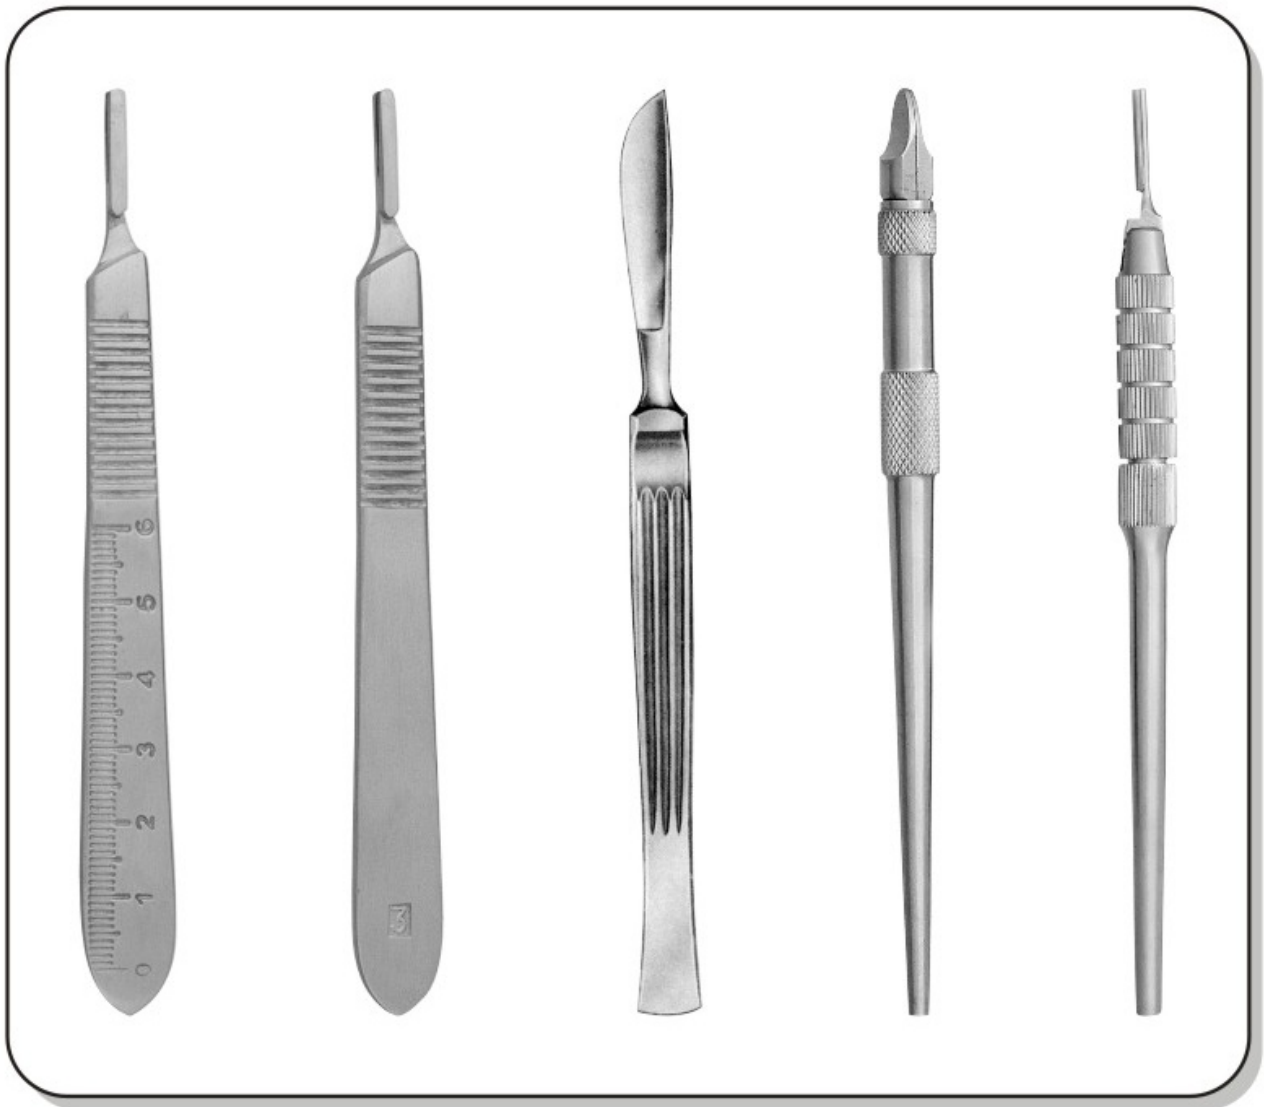

SECTION - 02

SCALPEL HOLDERS / AMPUTATION KNIVES

Scalpel Handles

SCALPEL HANDLE #3
02-001-120
12.75 cm
10, 11, 12, 15

SCALPEL HANDLE #3 GRADUATED
02-002-120
12.75 cm
10, 11, 12, 15

SCALPEL HANDLE
02-003-160
16.0 cm

SCALPEL HANDLE #7
02-004-165
16.5 cm
10, 11, 12, 15

SCALPEL HANDLE #3 3L LONG
02-005-210
16.5 cm

SCALPEL HANDLE #3 3L LONG ANGLED
02-006-200
20.25 cm
10, 11, 12, 15

Scalpel Handles

<p>SCALPEL PLASTIC HANDLE 02-007-05 #5</p>	<p>SCALPEL HANDLE 02-008-155 15.5 cm</p>	<p>CROWN ROUND 02-009-150 15.25 cm 10, 11, 12, 15</p>	<p>SCALPEL HANDLE 02-010-140 14.0 cm</p>	<p>SCALPEL HANDLE #4 02-011-120 12.75 cm 20, 22, 25</p>	<p>SCALPEL HANDLE 02-012-210 21.0 cm</p>	<p>COLLIN 02-013-09 #9</p>
---	---	--	---	--	---	---