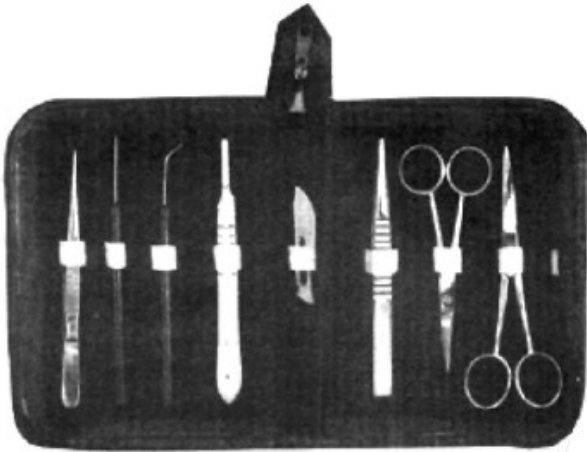

Dissecting Kits

01-018-000

Set of 9 Pcs,

- Dissecting Forceps 11.55 cm Sharp Point
- Teasing needle Sharp STR.
- B.P Handle No.4.
- Teasing Needle Sharp Angular
- Blade No. 22.
- Thumb Forcep T.O.E 13 cm.
- Dissecting Scissor STR 11.5 cm.
- Dissecting Scissor STR 13 cm.
- Zipper Case Inside Red Velvet