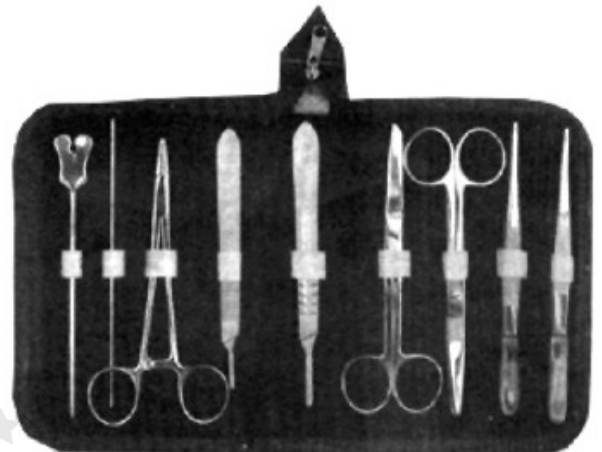

**7 STELLA**  
Veterinary Surgical Instruments

## Dissecting Kits

**01-018-000**

Set of 9 Pcs,

- Dissecting Forceps 11.55 cm Sharp Point
- Teasing needle Sharp STR.
- B.P Handle No.4.
- Teasing Needle Sharp Angular
- Blade No. 22.
- Thumb Forcep T.O.E 13 cm.
- Dissecting Scissor STR 11.5 cm.
- Dissecting Scissor STR 13 cm.
- Zipper Case Inside Red Velvet