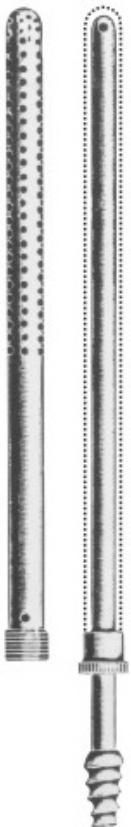

**01-002-180**  
VERNIER  
Universal Caliper of Steel  
Graduated in mm & inches  
up to 180 mm  
Measuring Range up to 120 mm  
with Vernier in 1/10 mm & 1/16"

**01-003-145**  
CARROLL  
145 mm  
Finger

**01-004-115**  
TOWNLEY  
Graduated in  
mm & inches  
115 mm

**01-005-125**  
COLLIN  
Druck Pressure 72kg  
125 mm

**01-006-320**  
BERTILLON  
Caliper for Measuring The Head  
320 mm

**01-007-750**  
CASTROVIEJO  
Caliper  
75.0 mm

**01-008-000**  
MOLTGEN  
Goniometer

**01-009-150**  
150 mm

**01-010-500**  
500 mm

**Suction Tubes / Trocars**

01-011-270  
**YANKAUER**  
27.0 cm

01-012-235  
**ANDREWS-PYNCHON**  
23.5 cm

01-013-220  
**POOLE**  
22.0 cm  
Straight, 30FR

01-014-220  
**POOLE**  
22.0 cm  
Curved, 23FR

01-015-000  
**LUER**  
Luer lock adapter

With 4 trocar  
tips 1,7,3,0,  
4,5 + 6,0 mm

01-016-140  
**UNIVERSAL**  
14.0 cm

Complete  
1.8 mm

01-017-125  
**LICHTWITZ**  
18.5 cm  
antrum trocar