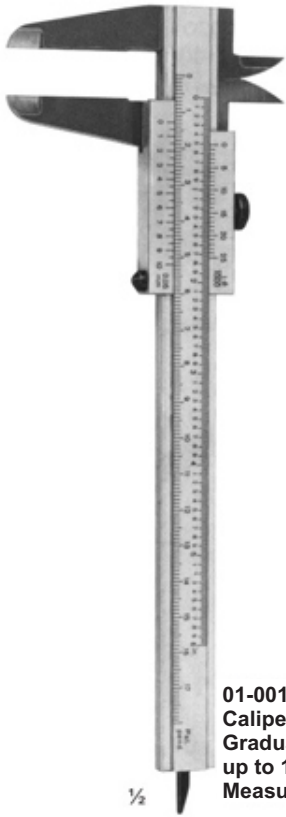

Examination & Measuring Instruments