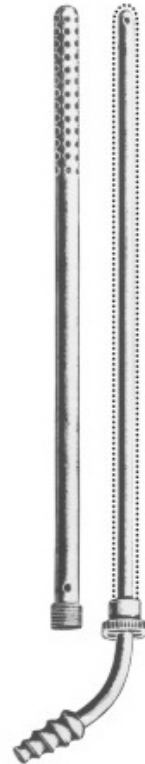

**01-002-180**  
VERNIER  
Universal Caliper of Steel  
Graduated in mm & inches  
up to 180 mm  
Measuring Range up to 120 mm  
with Vernier in 1/10 mm & 1/16"

**01-003-145**  
CARROLL  
145 mm  
Finger

**01-004-115**  
TOWNLEY  
Graduated in  
mm & inches  
115 mm

**01-005-125**  
COLLIN  
Druck Pressure 72kg  
125 mm

**01-006-320**  
BERTILLON  
Caliper for Measuring The Head  
320 mm

**01-007-750**  
CASTROVIEJO  
Caliper  
75.0 mm

**01-008-000**  
MOLTGEN  
Goniometer

**01-009-150**  
150 mm

**01-010-500**  
500 mm

**Suction Tubes / Trocars**

01-011-270  
**YANKAUER**  
27.0 cm

01-012-235  
**ANDREWS-PYNCHON**  
23.5 cm

01-013-220  
**POOLE**  
22.0 cm  
Straight, 30FR

01-014-220  
**POOLE**  
22.0 cm  
Curved, 23FR

01-015-000  
**LUER**  
Luer lock adapter

With 4 trocar  
tips 1,7,3,0,  
4,5 + 6,0 mm

01-016-140  
**UNIVERSAL**  
14.0 cm

Complete  
1.8 mm

01-017-125  
**LICHTWITZ**  
18.5 cm  
antrum trocar